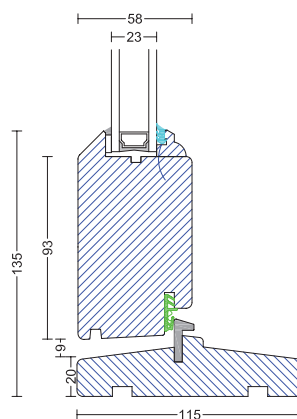

R621

R621

A601

Front door

V628

W629

E606

Fixed measurement 1,014 mm

Stable door

D604

D604

D604

Door with toplight