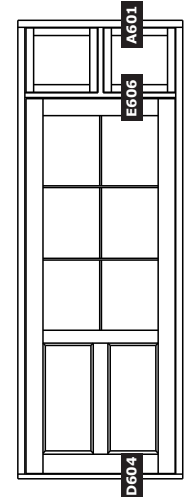

R621

R621

A601

Front door

V628

W629

E606

Fixed measurement 1,014 mm

Stable door

D604

D604

D604

Door with toplight