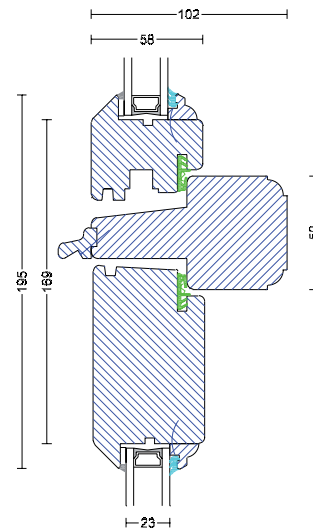

R621

R621

A601

Front door

V628

W629

E606

Fixed measurement 1,014 mm

Stable door

D604

D604

D604

Door with toplight