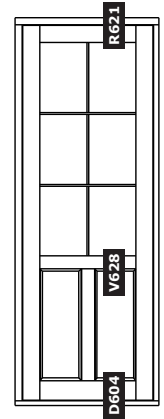

R621

R621

A601

Front door

V628

W629

E606

Fixed measurement 1,014 mm

Stable door

D604

D604

D604

Door with toplight