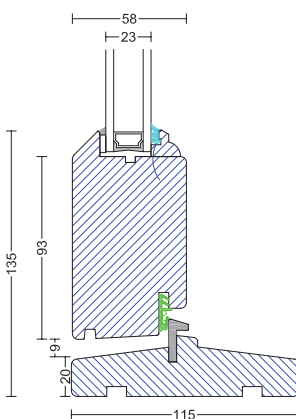

R621

R621

A601

V628

W629

E606

Fixed measurement 1,014 mm

D604

D604

D604