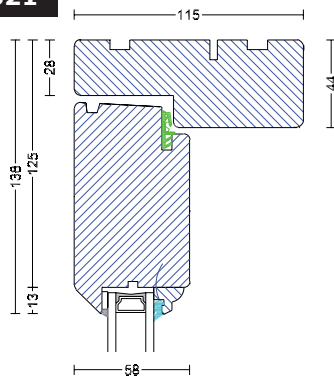

R621

R621

A601

Front door

V628

W629

E606

Fixed measurement 1,014 mm