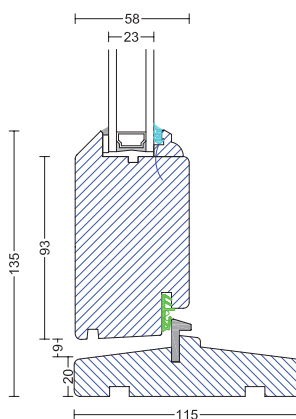

R621

R621

A601

V628

W629

E606

Fixed measurement 1,014 mm

D604

D604

D604