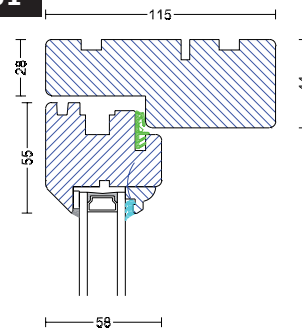

R621

R621

A601

Front door

V628

W629

E606

Fixed measurement 1,014 mm