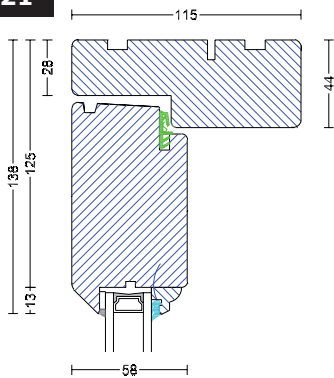

R621

R621

A601

Front door

V628

W629

E606

Fixed measurement 1,014 mm