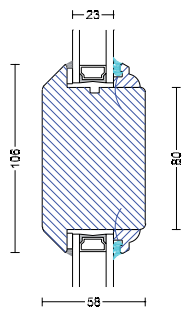

R621

R621

A601

Front door

V628

W629

E606

Fixed measurement 1,014 mm