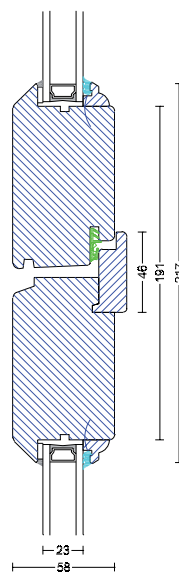

R621

R621

A601

Front door

V628

W629

E606

Fixed measurement 1,014 mm

Stable door

D604

D604

D604

Door with toplight