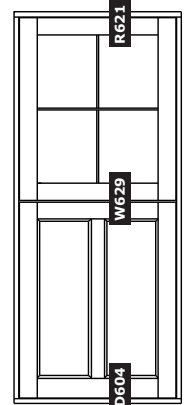

R621

R621

A601

Front door

V628

W629

E606

Fixed measurement 1,014 mm