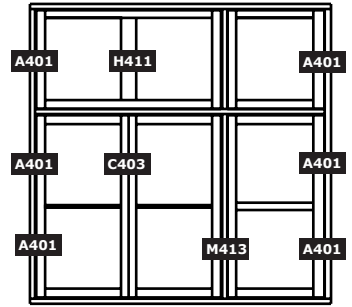

Inward opening window

Fixed frame

French door

Klosterhede

Inward opening window

Inward opening window

A401

H411

A401

A401

C403

A401

A401

M413

A401

Measurements

Klosterhede is constructed with strong and robust profiles, which results in the following measurements:

Klosterhede window

	Width	Height
Single-light window with turn function	Min. 413 mm Max. 1,638 mm	Min. 453 mm Max. 2,118 mm
With tilt and turn function	Min. 453 mm Max. 1,638 mm	Min. 573 mm Max. 2,118 mm
With tilt hardware	Min. 453 mm Max. 2,500 mm	Min. 413 mm Max. 998 mm
Two-light window, no mullion	Min. 723 mm Max. 2,323 mm	Min. 573 mm Max. 2,118 mm
With mullion	Min. 798 mm Max. 2,323 mm	Min. 573 mm Max. 2,118 mm