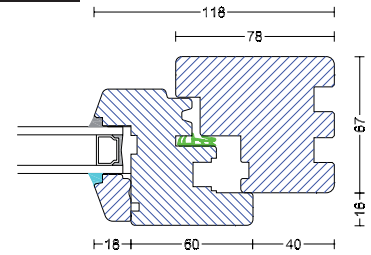

Inward opening window

Fixed frame

French door

Klosterhede

Inward opening window

Inward opening window

A401

H411

A401

A401

C403

A401

A401

M413

A401

Measurements

Klosterhede is constructed with strong and robust profiles, which results in the following measurements:

Klosterhede window

	Width	Height
Single-light window with turn function	Min. 413 mm Max. 1,638 mm	Min. 453 mm Max. 2,118 mm
With tilt and turn function	Min. 453 mm Max. 1,638 mm	Min. 573 mm Max. 2,118 mm
With tilt hardware	Min. 453 mm Max. 2,500 mm	Min. 413 mm Max. 998 mm
Two-light window, no mullion	Min. 723 mm Max. 2,323 mm	Min. 573 mm Max. 2,118 mm
With mullion	Min. 798 mm Max. 2,323 mm	Min. 573 mm Max. 2,118 mm