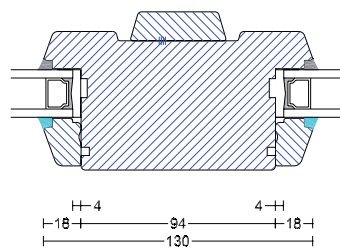

Inward opening window

Fixed frame

French door

Klosterhede

Inward opening window

Inward opening window

A401

H411

A401

A401

C403

A401

A401

M413

A401

Measurements

Klosterhede is constructed with strong and robust profiles, which results in the following measurements:

Klosterhede window

	Width	Height
Single-light window with turn function	Min. 413 mm Max. 1,638 mm	Min. 453 mm Max. 2,118 mm
With tilt and turn function	Min. 453 mm Max. 1,638 mm	Min. 573 mm Max. 2,118 mm
With tilt hardware	Min. 453 mm Max. 2,500 mm	Min. 413 mm Max. 998 mm
Two-light window, no mullion	Min. 723 mm Max. 2,323 mm	Min. 573 mm Max. 2,118 mm
With mullion	Min. 798 mm Max. 2,323 mm	Min. 573 mm Max. 2,118 mm