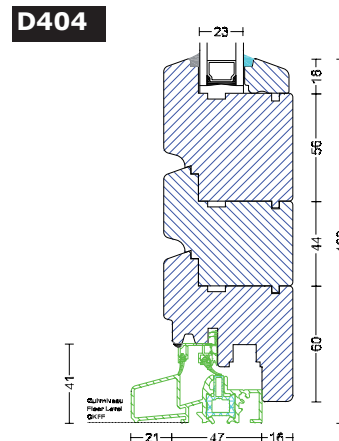

Klosterhede

Inward opening window

Klosterhede

A system with inward opening sashes and modern, strong profiles. A system with a wide range of applications. The construction is solid and strong, and the Klosterhede system is durable, requiring a minimum of maintenance. This system is excellent for e.g. institutions, schools and other buildings in which the units are often operated.

Combination units

Klosterhede is possible for modern architecture and with constructions with large glass sections and at the same time fulfilling all modern demands for insulation, break-in prevention, hardware technology, sound insulation etc.

Hardware

Klosterhede may be ordered as sidehung, tilt and turn or tilt window with multi point anodised safety hardware from Maka. All hinges are 3D adjustable which ensures optimal adjustment of all window sashes. Window handles are optional extras - please see in WDS.