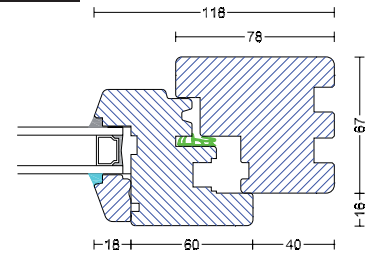

A401

A401

C403

A401

A401

M413

A401

Measurements

Klosterhede is constructed with strong and robust profiles, which results in the following measurements:

Klosterhede window

	Width	Height
Single-light window with turn function	Min. 413 mm Max. 1,638 mm	Min. 453 mm Max. 2,118 mm
With tilt and turn function	Min. 453 mm Max. 1,638 mm	Min. 573 mm Max. 2,118 mm
With tilt hardware	Min. 453 mm Max. 2,500 mm	Min. 413 mm Max. 998 mm
Two-light window, no mullion	Min. 723 mm Max. 2,323 mm	Min. 573 mm Max. 2,118 mm
With mullion	Min. 798 mm Max. 2,323 mm	Min. 573 mm Max. 2,118 mm