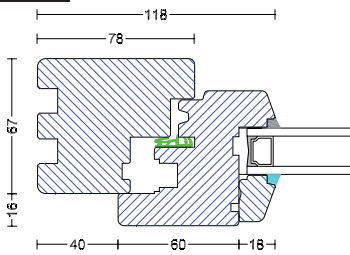

Inward opening window

Fixed frame

French door

Klosterhede

Inward opening window

Inward opening window

A401

H411

A401

A401

C403

A401

A401

M413

A401

Measurements

Klosterhede is constructed with strong and robust profiles, which results in the following measurements:

Klosterhede window

	Width	Height
Single-light window with turn function	Min. 413 mm Max. 1,638 mm	Min. 453 mm Max. 2,118 mm
With tilt and turn function	Min. 453 mm Max. 1,638 mm	Min. 573 mm Max. 2,118 mm
With tilt hardware	Min. 453 mm Max. 2,500 mm	Min. 413 mm Max. 998 mm
Two-light window, no mullion	Min. 723 mm Max. 2,323 mm	Min. 573 mm Max. 2,118 mm
With mullion	Min. 798 mm Max. 2,323 mm	Min. 573 mm Max. 2,118 mm