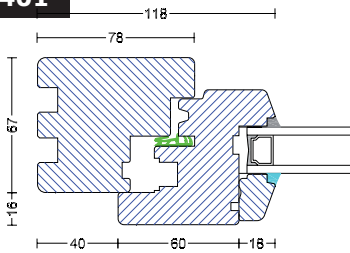

Inward opening window

Fixed frame

French door

Klosterhede

Inward opening window

Inward opening window

A401

H411

A401

A401

C403

A401

A401

M413

A401

Measurements

Klosterhede is constructed with strong and robust profiles, which results in the following measurements:

Klosterhede window

	Width	Height
Single-light window with turn function	Min. 413 mm Max. 1,638 mm	Min. 453 mm Max. 2,118 mm
With tilt and turn function	Min. 453 mm Max. 1,638 mm	Min. 573 mm Max. 2,118 mm
With tilt hardware	Min. 453 mm Max. 2,500 mm	Min. 413 mm Max. 998 mm
Two-light window, no mullion	Min. 723 mm Max. 2,323 mm	Min. 573 mm Max. 2,118 mm
With mullion	Min. 798 mm Max. 2,323 mm	Min. 573 mm Max. 2,118 mm