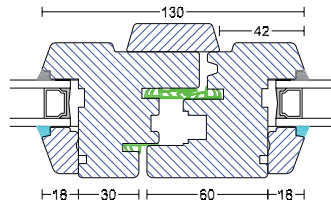

Inward opening window

Fixed frame

French door

Klosterhede

Inward opening window

Inward opening window

A401

H411

A401

A401

C403

A401

A401

M413

A401

Measurements

Klosterhede is constructed with strong and robust profiles, which results in the following measurements:

Klosterhede window

	Width	Height
Single-light window with turn function	Min. 413 mm Max. 1,638 mm	Min. 453 mm Max. 2,118 mm
With tilt and turn function	Min. 453 mm Max. 1,638 mm	Min. 573 mm Max. 2,118 mm
With tilt hardware	Min. 453 mm Max. 2,500 mm	Min. 413 mm Max. 998 mm
Two-light window, no mullion	Min. 723 mm Max. 2,323 mm	Min. 573 mm Max. 2,118 mm
With mullion	Min. 798 mm Max. 2,323 mm	Min. 573 mm Max. 2,118 mm