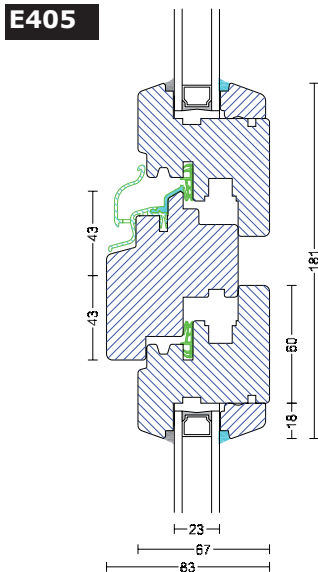

Klosterhede

Inward opening window

Klosterhede

A system with inward opening sashes and modern, strong profiles. A system with a wide range of applications. The construction is solid and strong, and the Klosterhede system is durable, requiring a minimum of maintenance. This system is excellent for e.g. institutions, schools and other buildings in which the units are often operated.

Combination units

Klosterhede is possible for modern architecture and with constructions with large glass sections and at the same time fulfilling all modern demands for insulation, break-in prevention, hardware technology, sound insulation etc.

Hardware

Klosterhede may be ordered as sidehung, tilt and turn or tilt window with multi point anodised safety hardware from Maka. All hinges are 3D adjustable which ensures optimal adjustment of all window sashes. Window handles are optional extras - please see in WDS.