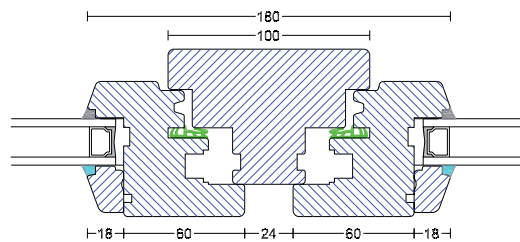

A401

A401

C403

A401

A401

M413

A401

Measurements

Klosterhede is constructed with strong and robust profiles, which results in the following measurements:

Klosterhede window

	Width	Height
Single-light window with turn function	Min. 413 mm Max. 1,638 mm	Min. 453 mm Max. 2,118 mm
With tilt and turn function	Min. 453 mm Max. 1,638 mm	Min. 573 mm Max. 2,118 mm
With tilt hardware	Min. 453 mm Max. 2,500 mm	Min. 413 mm Max. 998 mm
Two-light window, no mullion	Min. 723 mm Max. 2,323 mm	Min. 573 mm Max. 2,118 mm
With mullion	Min. 798 mm Max. 2,323 mm	Min. 573 mm Max. 2,118 mm