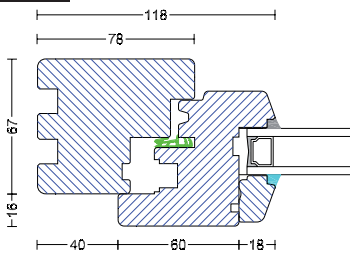

A401

A401

C403

A401

A401

M413

A401

Measurements

Klosterhede is constructed with strong and robust profiles, which results in the following measurements:

Klosterhede window

	Width	Height
Single-light window with turn function	Min. 413 mm Max. 1,638 mm	Min. 453 mm Max. 2,118 mm
With tilt and turn function	Min. 453 mm Max. 1,638 mm	Min. 573 mm Max. 2,118 mm
With tilt hardware	Min. 453 mm Max. 2,500 mm	Min. 413 mm Max. 998 mm
Two-light window, no mullion	Min. 723 mm Max. 2,323 mm	Min. 573 mm Max. 2,118 mm
With mullion	Min. 798 mm Max. 2,323 mm	Min. 573 mm Max. 2,118 mm