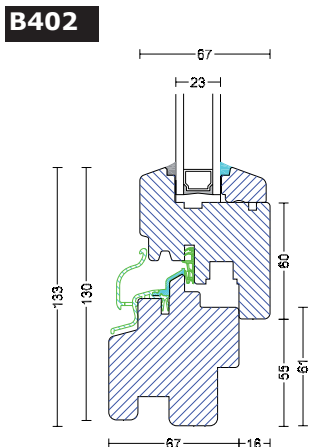

Klosterhede

Inward opening window

Klosterhede

A system with inward opening sashes and modern, strong profiles. A system with a wide range of applications. The construction is solid and strong, and the Klosterhede system is durable, requiring a minimum of maintenance. This system is excellent for e.g. institutions, schools and other buildings in which the units are often operated.

Combination units

Klosterhede is possible for modern architecture and with constructions with large glass sections and at the same time fulfilling all modern demands for insulation, break-in prevention, hardware technology, sound insulation etc.

Hardware

Klosterhede may be ordered as sidehung, tilt and turn or tilt window with multi point anodised safety hardware from Maka. All hinges are 3D adjustable which ensures optimal adjustment of all window sashes. Window handles are optional extras - please see in WDS.