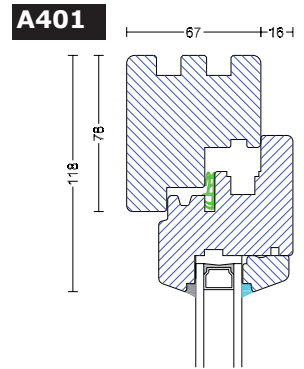

Klosterhede

Inward opening window

Klosterhede

A system with inward opening sashes and modern, strong profiles. A system with a wide range of applications. The construction is solid and strong, and the Klosterhede system is durable, requiring a minimum of maintenance. This system is excellent for e.g. institutions, schools and other buildings in which the units are often operated.

Combination units

Klosterhede is possible for modern architecture and with constructions with large glass sections and at the same time fulfilling all modern demands for insulation, break-in prevention, hardware technology, sound insulation etc.

Hardware

Klosterhede may be ordered as sidehung, tilt and turn or tilt window with multi point anodised safety hardware from Maka. All hinges are 3D adjustable which ensures optimal adjustment of all window sashes. Window handles are optional extras - please see in WDS.