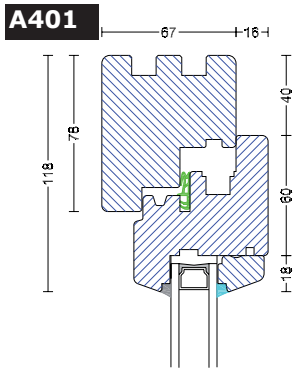

Klosterhede

Inward opening window

Klosterhede

A system with inward opening sashes and modern, strong profiles. A system with a wide range of applications. The construction is solid and strong, and the Klosterhede system is durable, requiring a minimum of maintenance. This system is excellent for e.g. institutions, schools and other buildings in which the units are often operated.

Combination units

Klosterhede is possible for modern architecture and with constructions with large glass sections and at the same time fulfilling all modern demands for insulation, break-in prevention, hardware technology, sound insulation etc.

Hardware

Klosterhede may be ordered as sidehung, tilt and turn or tilt window with multi point anodised safety hardware from Maka. All hinges are 3D adjustable which ensures optimal adjustment of all window sashes. Window handles are optional extras - please see in WDS.