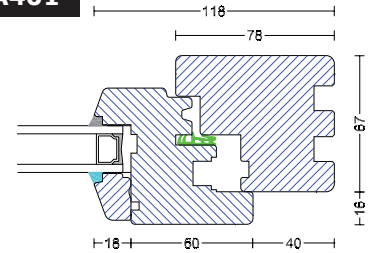

A401

A401

C403

A401

A401

M413

A401

Measurements

Klosterhede is constructed with strong and robust profiles, which results in the following measurements:

Klosterhede window

	Width	Height
Single-light window with turn function	Min. 413 mm Max. 1,638 mm	Min. 453 mm Max. 2,118 mm
With tilt and turn function	Min. 453 mm Max. 1,638 mm	Min. 573 mm Max. 2,118 mm
With tilt hardware	Min. 453 mm Max. 2,500 mm	Min. 413 mm Max. 998 mm
Two-light window, no mullion	Min. 723 mm Max. 2,323 mm	Min. 573 mm Max. 2,118 mm
With mullion	Min. 798 mm Max. 2,323 mm	Min. 573 mm Max. 2,118 mm