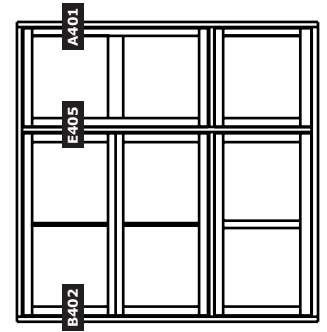

Klosterhede

Inward opening window

Klosterhede

A system with inward opening sashes and modern, strong profiles. A system with a wide range of applications. The construction is solid and strong, and the Klosterhede system is durable, requiring a minimum of maintenance. This system is excellent for e.g. institutions, schools and other buildings in which the units are often operated.

Hardware

Klosterhede may be ordered as sidehung, tilt and turn or tilt window with multi point anodised safety hardware from Maka. All hinges are 3D adjustable which ensures optimal adjustment of all window sashes. Window handles are optional extras - please see in WDS.

Klosterhede is constructed with strong and robust profiles, which results in the following measurements:

Klosterhede window

	Width	Height
Single-light window with turn function	Min. 413 mm Max. 1,638 mm	Min. 453 mm Max. 2,118 mm
With tilt and turn function	Min. 453 mm Max. 1,638 mm	Min. 573 mm Max. 2,118 mm
With tilt hardware	Min. 453 mm Max. 2,500 mm	Min. 413 mm Max. 998 mm
Two-light window, no mullion	Min. 723 mm Max. 2,323 mm	Min. 573 mm Max. 2,118 mm
With mullion	Min. 798 mm Max. 2,323 mm	Min. 573 mm Max. 2,118 mm

Klosterhede French door

	Width	Height
Single French door	Min. 413 mm Max. 1,233 mm	Min. 1,003 mm Max. 2,498 mm
Double French doors, no mullion	Min. 658 mm Max. 2,123 mm	Min. 1,003 mm Max. 2,498 mm