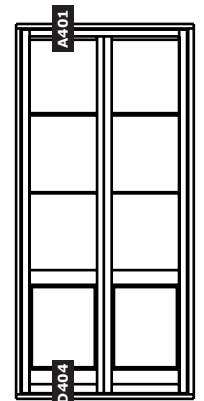

Hardware

Klosterhede may be ordered as sidehung, tilt and turn or tilt window with multi point anodised safety hardware from Maka. All hinges are 3D adjustable which ensures optimal adjustment of all window sashes. Window handles are optional extras - please see in WDS.

Inward opening window

Fixed frame

French door

Klosterhede

Inward opening window

Inward opening window

A401

H411

Klosterhede is constructed with strong and robust profiles, which results in the following measurements:

Klosterhede window

	Width	Height
Single-light window with turn function	Min. 413 mm Max. 1,638 mm	Min. 453 mm Max. 2,118 mm
With tilt and turn function	Min. 453 mm Max. 1,638 mm	Min. 573 mm Max. 2,118 mm
With tilt hardware	Min. 453 mm Max. 2,500 mm	Min. 413 mm Max. 998 mm
Two-light window, no mullion	Min. 723 mm Max. 2,323 mm	Min. 573 mm Max. 2,118 mm
With mullion	Min. 798 mm Max. 2,323 mm	Min. 573 mm Max. 2,118 mm

Klosterhede French door

	Width	Height
Single French door	Min. 413 mm Max. 1,233 mm	Min. 1,003 mm Max. 2,498 mm
Double French doors, no mullion	Min. 658 mm Max. 2,123 mm	Min. 1,003 mm Max. 2,498 mm