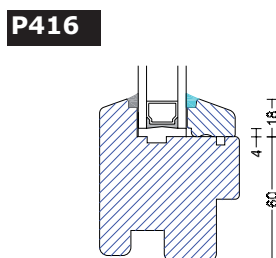

Klosterhede

Inward opening window

Klosterhede

A system with inward opening sashes and modern, strong profiles. A system with a wide range of applications. The construction is solid and strong, and the Klosterhede system is durable, requiring a minimum of maintenance. This system is excellent for e.g. institutions, schools and other buildings in which the units are often operated.

Combination units

Klosterhede is possible for modern architecture and with constructions with large glass sections and at the same time fulfilling all modern demands for insulation, break-in prevention, hardware technology, sound insulation etc.

Hardware

Klosterhede may be ordered as sidehung, tilt and turn or tilt window with multi point anodised safety hardware from Maka. All hinges are 3D adjustable which ensures optimal adjustment of all window sashes. Window handles are optional extras - please see in WDS.