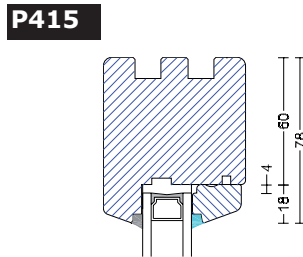

Klosterhede

Inward opening window

Klosterhede

A system with inward opening sashes and modern, strong profiles. A system with a wide range of applications. The construction is solid and strong, and the Klosterhede system is durable, requiring a minimum of maintenance. This system is excellent for e.g. institutions, schools and other buildings in which the units are often operated.

Combination units

Klosterhede is possible for modern architecture and with constructions with large glass sections and at the same time fulfilling all modern demands for insulation, break-in prevention, hardware technology, sound insulation etc.

Hardware

Klosterhede may be ordered as sidehung, tilt and turn or tilt window with multi point anodised safety hardware from Maka. All hinges are 3D adjustable which ensures optimal adjustment of all window sashes. Window handles are optional extras - please see in WDS.