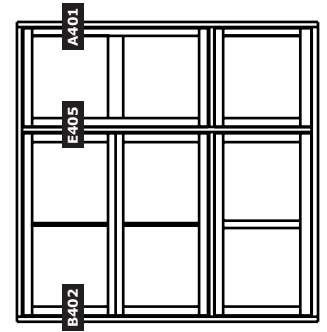

Klosterhede

Inward opening window

Klosterhede

A system with inward opening sashes and modern, strong profiles. A system with a wide range of applications. The construction is solid and strong, and the Klosterhede system is durable, requiring a minimum of maintenance. This system is excellent for e.g. institutions, schools and other buildings in which the units are often operated.

Hardware

Klosterhede may be ordered as sidehung, tilt and turn or tilt window with multi point anodised safety hardware from Maka. All hinges are 3D adjustable which ensures optimal adjustment of all window sashes. Window handles are optional extras - please see in WDS.

Inward opening window

Fixed frame

French door