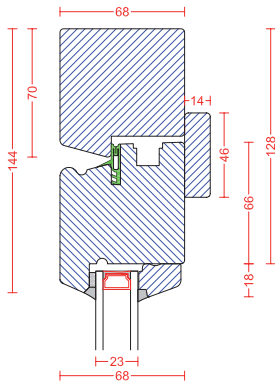

Lyngholm

Lyngholm is a round hinged pivoted window. The unique window construction makes it possible for us to create a round window, which can be opened. However, for this the window must have a diameter of minimum 750 mm. The window is delivered with chromed hinges, 2 point espagnolette with night vent as well as anodized window handles.

101

102

Measurements:

	Min.	Max.
Round pivoted window	750 mm	1998 mm