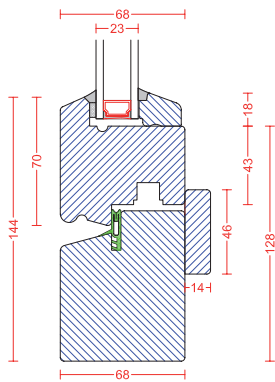

Lyngholm

Lyngholm is a round hinged pivoted window. The unique window construction makes it possible for us to create a round window, which can be opened. However, for this the window must have a diameter of minimum 750 mm. The window is delivered with chromed hinges, 2 point espagnolette with night vent as well as anodized window handles.

101

102

Measurements:

	Min.	Max.
Round pivoted window	750 mm	1998 mm