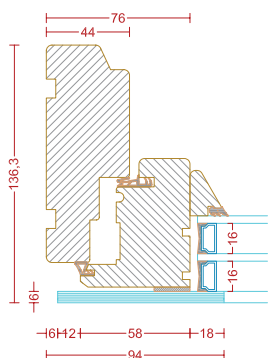

Measurements:

Height on handles	on the outer sash from	from the bottom
Sidehung/sideguided window/ french door	448 mm to 538 mm	224 mm
	538 mm to 674 mm	264 mm
	674 mm to 1,086 mm	224 mm
	1,086 mm to 1,138 mm	479 mm
	1,138 mm to 1,503 mm	539 mm
	1,503 mm to 1,713 mm	704 mm
	1,713 mm to 1,808 mm	759 mm
	from 1,808 mm	1,004 mm

A901

A901

A901

A904

(Spandrel panel with a smooth panel on the inside (delivered loose) and body-tinted glass on the outside)

A901

A901

A901