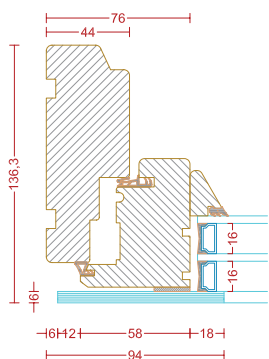

Measurements:

Height on handles	on the outer sash from	from the bottom
Sidehung/sideguided window/ french door	448 mm to 538 mm	224 mm
	538 mm to 674 mm	264 mm
	674 mm to 1,086 mm	224 mm
	1,086 mm to 1,138 mm	479 mm
	1,138 mm to 1,503 mm	539 mm
	1,503 mm to 1,713 mm	704 mm
	1,713 mm to 1,808 mm	759 mm
	from 1,808 mm	1,004 mm

A901

A901

A901

A904

(Spandrel panel with a smooth panel on the inside (delivered loose) and body-tinted glass on the outside)

A901

A901

A901