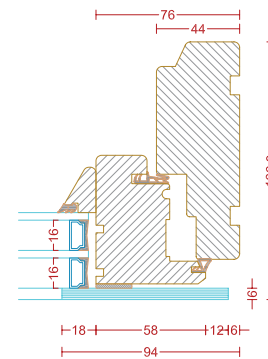

Measurements:

Height on handles	on the outer sash from	from the bottom
Sidehung/sideguided window/ french door	448 mm to 538 mm	224 mm
	538 mm to 674 mm	264 mm
	674 mm to 1,086 mm	224 mm
	1,086 mm to 1,138 mm	479 mm
	1,138 mm to 1,503 mm	539 mm
	1,503 mm to 1,713 mm	704 mm
	1,713 mm to 1,808 mm	759 mm
	from 1,808 mm	1,004 mm

A901

A901

A901

A904

(Spandrel panel with a smooth panel on the inside (delivered loose) and body-tinted glass on the outside)

A901

A901

A901

A904

C901

M901