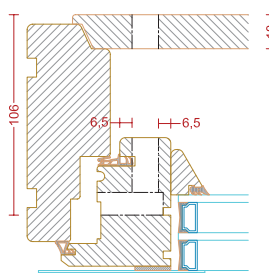

Measurements:

Height on handles	on the outer sash from	from the bottom
Sidehung/sideguided window/ french door	448 mm to 538 mm	224 mm
	538 mm to 674 mm	264 mm
	674 mm to 1,086 mm	224 mm
	1,086 mm to 1,138 mm	479 mm
	1,138 mm to 1,503 mm	539 mm
	1,503 mm to 1,713 mm	704 mm
	1,713 mm to 1,808 mm	759 mm
	from 1,808 mm	1,004 mm

A901

A901

A901

A904

(Spandrel panel with a smooth panel on the inside (delivered loose) and body-tinted glass on the outside)

A901

A901

A901