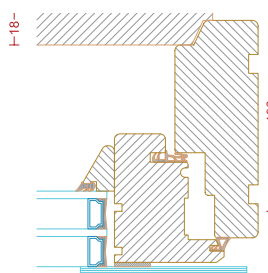

Measurements:

Height on handles	on the outer sash from	from the bottom
Sidehung/sideguided window/ french door	448 mm to 538 mm	224 mm
	538 mm to 674 mm	264 mm
	674 mm to 1,086 mm	224 mm
	1,086 mm to 1,138 mm	479 mm
	1,138 mm to 1,503 mm	539 mm
	1,503 mm to 1,713 mm	704 mm
	1,713 mm to 1,808 mm	759 mm
	from 1,808 mm	1,004 mm

A901

A901

A901

A904

(Spandrel panel with a smooth panel on the inside (delivered loose) and body-tinted glass on the outside)

A901

A901

A901

A904

C901

M901