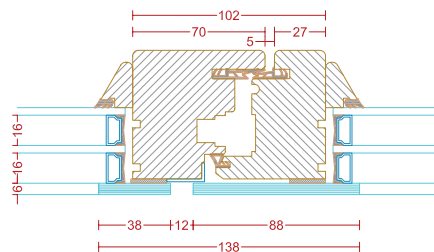

Measurements:

Height on handles	on the outer sash from	from the bottom
Sidehung/sideguided window/ french door	448 mm to 538 mm	224 mm
	538 mm to 674 mm	264 mm
	674 mm to 1,086 mm	224 mm
	1,086 mm to 1,138 mm	479 mm
	1,138 mm to 1,503 mm	539 mm
	1,503 mm to 1,713 mm	704 mm
	1,713 mm to 1,808 mm	759 mm
	from 1,808 mm	1,004 mm

A901

A901

A901

A904

(Spandrel panel with a smooth panel on the inside (delivered loose) and body-tinted glass on the outside)

A901

A901

A901

A904

C901

M901