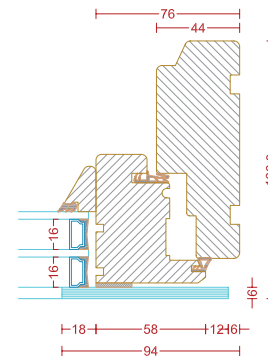

Measurements:

Height on handles	on the outer sash from	from the bottom
Sidehung/sideguided window/ french door	448 mm to 538 mm	224 mm
	538 mm to 674 mm	264 mm
	674 mm to 1,086 mm	224 mm
	1,086 mm to 1,138 mm	479 mm
	1,138 mm to 1,503 mm	539 mm
	1,503 mm to 1,713 mm	704 mm
	1,713 mm to 1,808 mm	759 mm
	from 1,808 mm	1,004 mm

A901

A901

A901

A904

(Spandrel panel with a smooth panel on the inside (delivered loose) and body-tinted glass on the outside)

A901

A901

A901

A904

C901

M901