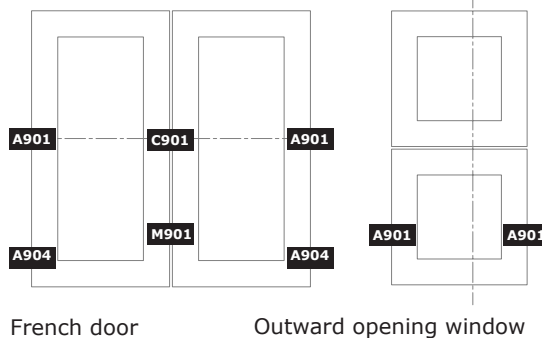

Measurements:

Height on handles	on the outer sash from	from the bottom
Sidehung/sideguided window/ french door	448 mm to 538 mm	224 mm
	538 mm to 674 mm	264 mm
	674 mm to 1,086 mm	224 mm
	1,086 mm to 1,138 mm	479 mm
	1,138 mm to 1,503 mm	539 mm
	1,503 mm to 1,713 mm	704 mm
	1,713 mm to 1,808 mm	759 mm
	from 1,808 mm	1,004 mm

A901

A901

A901

A904

(Spandrel panel with a smooth panel on the inside (delivered loose) and body-tinted glass on the outside)

A901

A901

A901