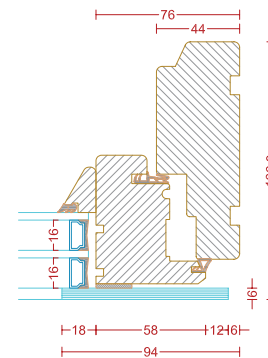

Measurements:

Height on handles	on the outer sash from	from the bottom
Sidehung/sideguided window/ french door	448 mm to 538 mm	224 mm
	538 mm to 674 mm	264 mm
	674 mm to 1,086 mm	224 mm
	1,086 mm to 1,138 mm	479 mm
	1,138 mm to 1,503 mm	539 mm
	1,503 mm to 1,713 mm	704 mm
	1,713 mm to 1,808 mm	759 mm
	from 1,808 mm	1,004 mm

A901

A901

A901

A904

(Spandrel panel with a smooth panel on the inside (delivered loose) and body-tinted glass on the outside)

A901

A901

A901

A904

C901

M901