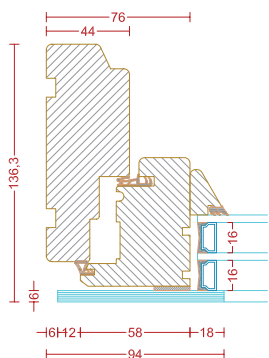

Measurements:

Height on handles	on the outer sash from	from the bottom
Sidehung/sideguided window/ french door	448 mm to 538 mm	224 mm
	538 mm to 674 mm	264 mm
	674 mm to 1,086 mm	224 mm
	1,086 mm to 1,138 mm	479 mm
	1,138 mm to 1,503 mm	539 mm
	1,503 mm to 1,713 mm	704 mm
	1,713 mm to 1,808 mm	759 mm
	from 1,808 mm	1,004 mm

A901

A901

A901

A904

(Spandrel panel with a smooth panel on the inside (delivered loose) and body-tinted glass on the outside)

A901

A901

A901