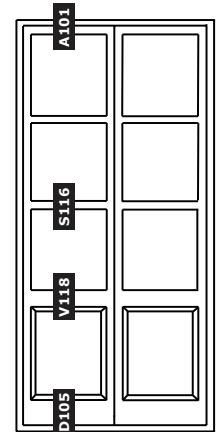

A101

A101

E106

S116

S116

V118

B102

D105

Outward opening window

Outward opening French door

Rosenholm

An outward opening window and door system which is both modern and traditional at the same time. The construction is based on Scandinavian craftsman traditions resulting in robust and very functional windows and doors.

Slim profiles

Extremely slim profiles with the optional choice of different profiles and traditional brass hardware makes this window suitable for renovation. In new builds the aesthetically beautiful, slim profiles create an excellent natural lighting. Alternative modern transoms, mullions and glazing bead profiles may be found under Accessories page 49.