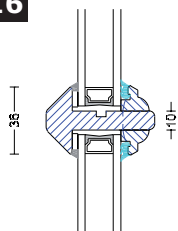

A101

A101

E106

S116

S116

V118

B102

D105

Slim profiles

Extremely slim profiles with the optional choice of different profiles and traditional brass hardware makes this window suitable for renovation. In new builds the aesthetically beautiful, slim profiles create an excellent natural lighting. Alternative modern transoms, mullions and glazing bead profiles may be found under Accessories page 49.